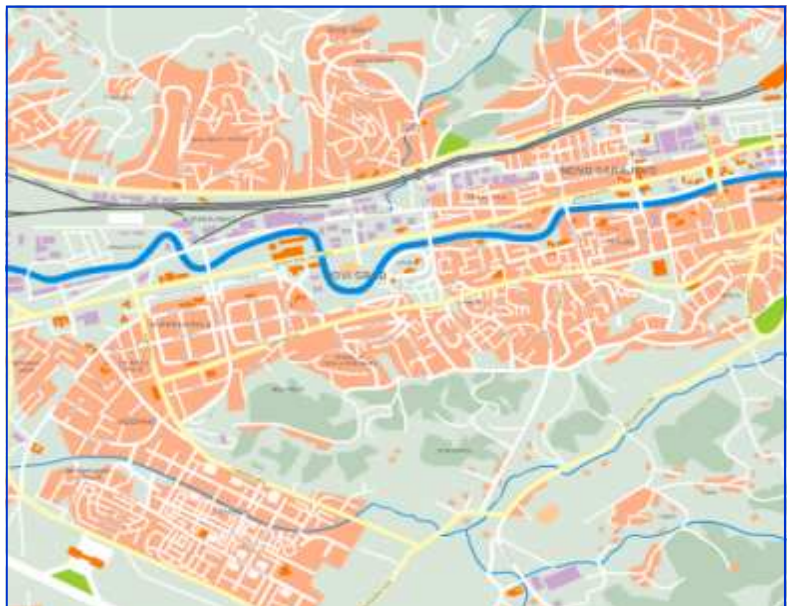

The Poseidon office in Bosnia is located on the 10th floor of Holiday Inn Hotel on Zmaja od Bosne Street

Tram

Main City Tram line runs on Zmaja od Bosne street every 5 Minutes. Tram Station Holiday Inn is approximately 50m from our office.

Mainline Railway

Central Railway Station Sarajevo located approximately 200 m from Holiday Inn

Sarajevo International Airport

Located Approximately 13km from Holiday Inn. Operating hours are from 05.00 to 23.00. Car, bus and taxi transfers are possible from the Airport.

Parking is available on-site free of charge.

Taxis

There is a taxi rank at the main entrance of Holiday Inn

Buses

The Central Bus station is located approximately 150m from Holiday Inn. Main city buses run every 15 minutes on od Bosne Street. Bus Station Holiday Inn is approximately 50m from our offices